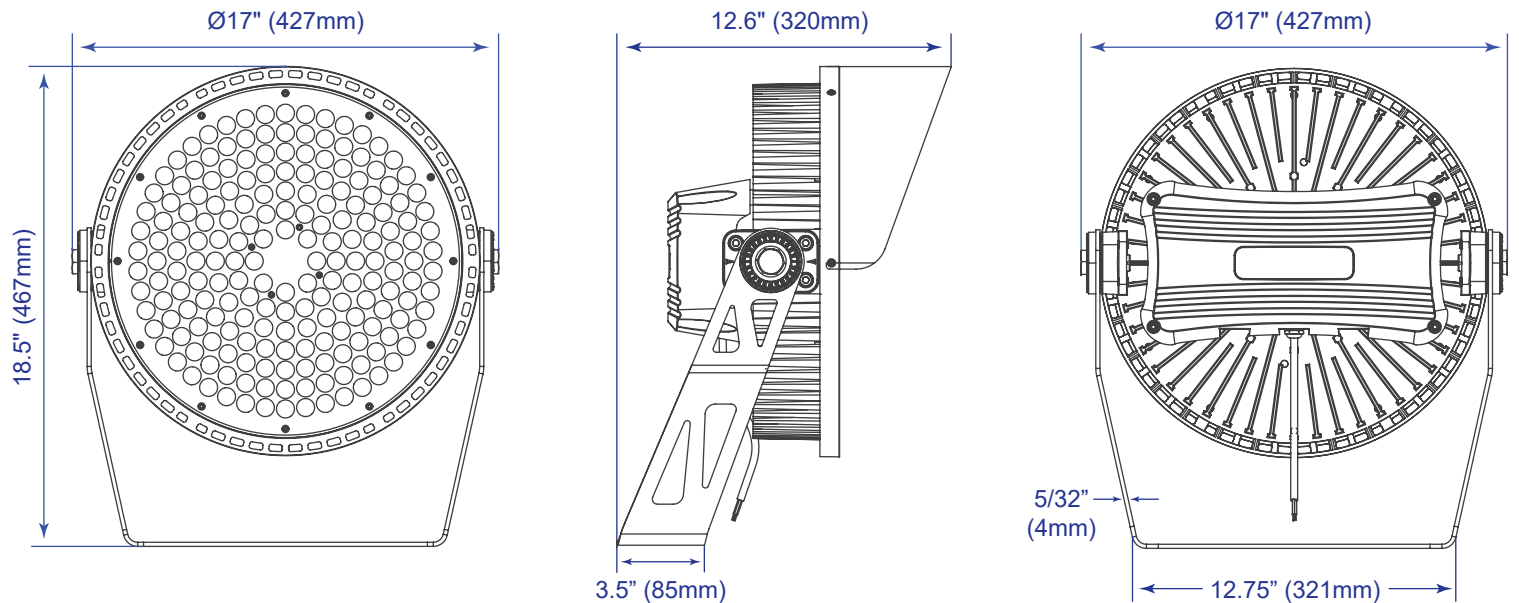

For more information, please visit: <https://aeonledlighting.com/>

071824

HL-AES-230WD, HL-AES-310WD and HL-AES-500WD Dimensions with Polycarbonate Lens

HL-AES-230WD, HL-AES-310WD and HL-AES-500WD Dimensions with Tempered Glass Lens