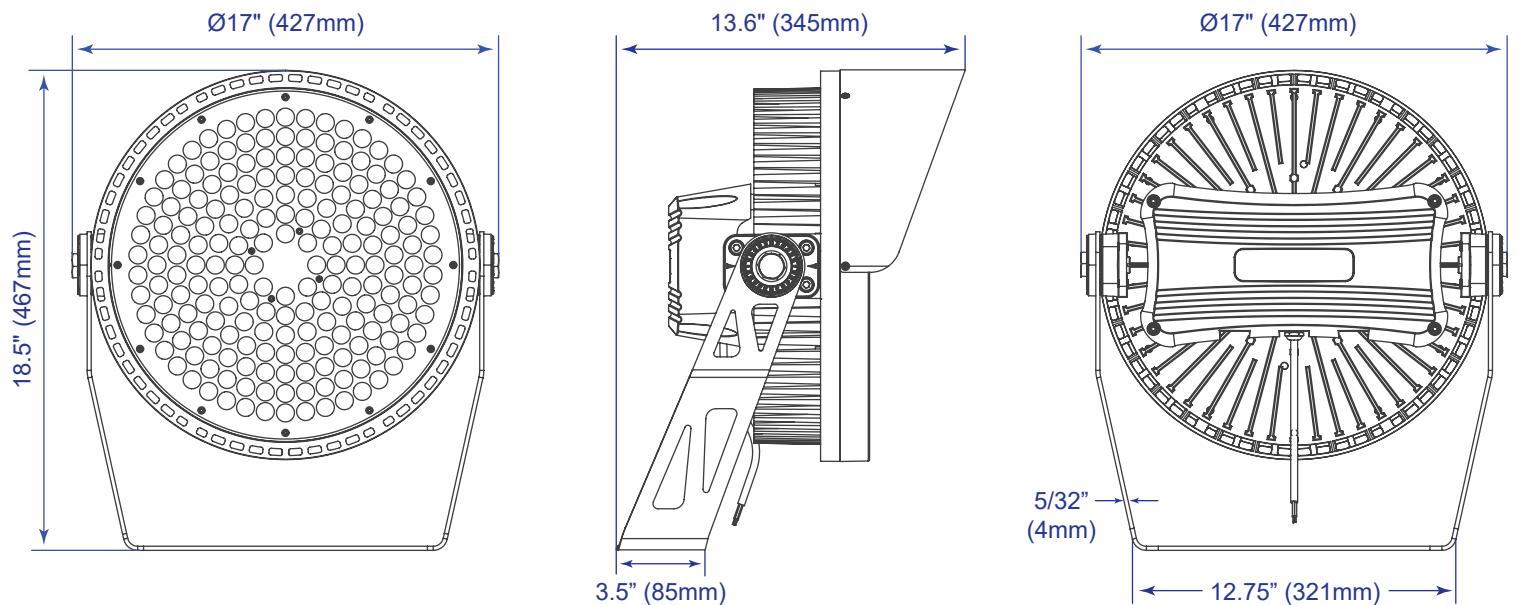

For more information, please visit: <https://aeonledlighting.com/>

071824

HL-AES-230WD, HL-AES-310WD and HL-AES-500WD Dimensions with Polycarbonate Lens

HL-AES-230WD, HL-AES-310WD and HL-AES-500WD Dimensions with Tempered Glass Lens