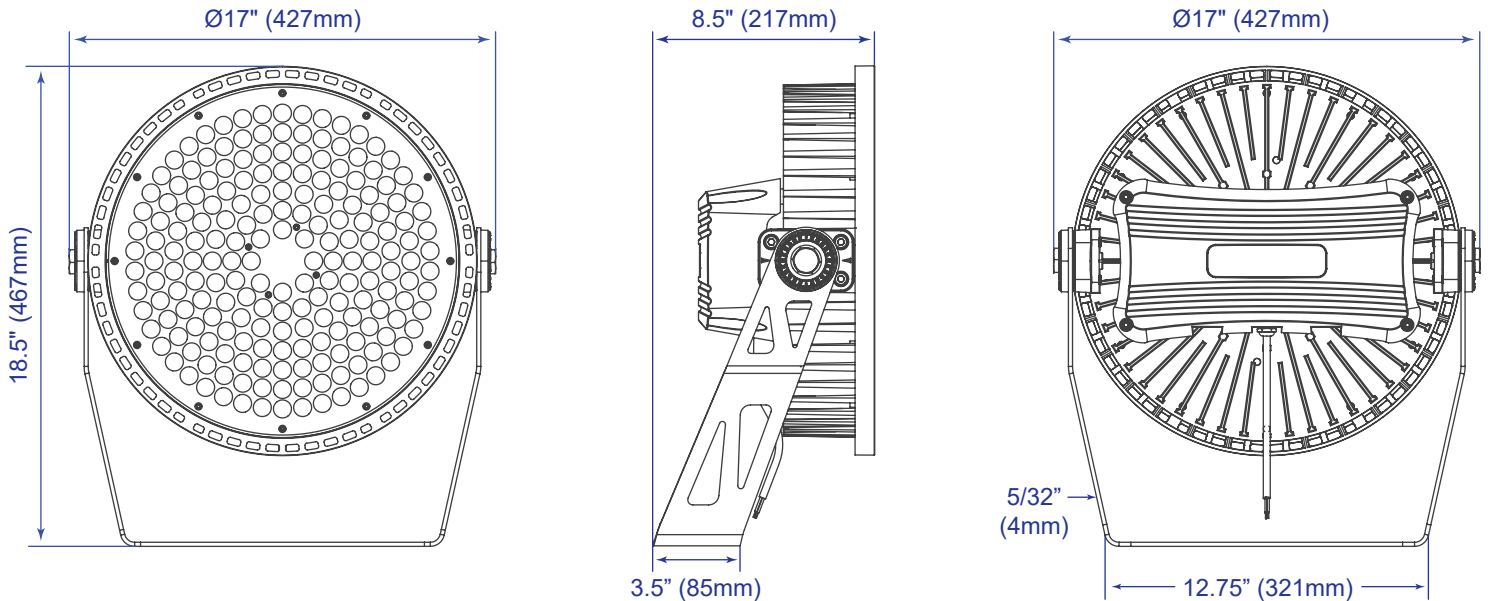

For more information, please visit: <https://aeonledlighting.com/>

071824

HL-AEF-230WD, HL-AEF-310WD and HL-AEF-500WD Dimensions with Polycarbonate Lens

HL-AEF-230WD, HL-AEF-310WD and HL-AEF-500WD Dimensions with Tempered Glass Lens