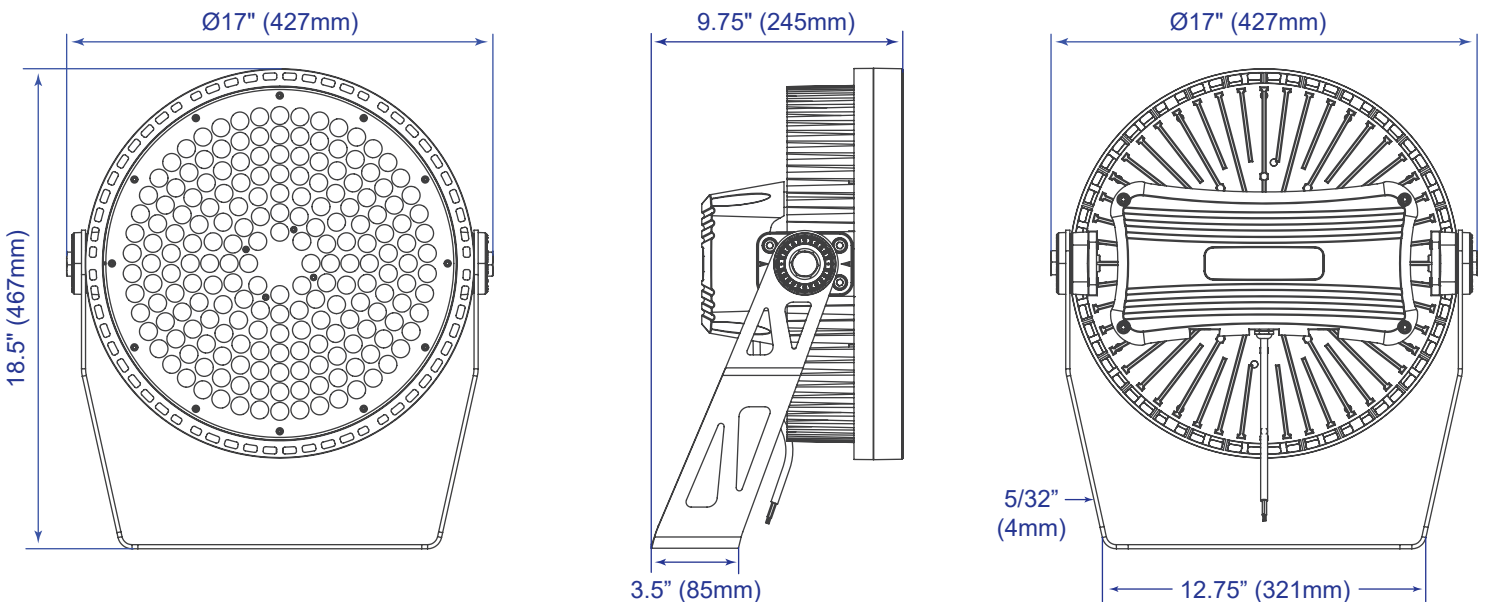

For more information, please visit: <https://aeonledlighting.com/>

071824

HL-AEF-230WD, HL-AEF-310WD and HL-AEF-500WD Dimensions with Polycarbonate Lens

HL-AEF-230WD, HL-AEF-310WD and HL-AEF-500WD Dimensions with Tempered Glass Lens